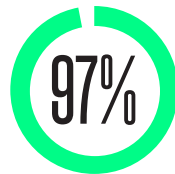

ONE-TO-ONE MATCHES

for kids who want to realize their full potential.

of Littles improved and maintained their **RELATIONSHIPS WITH PEERS**